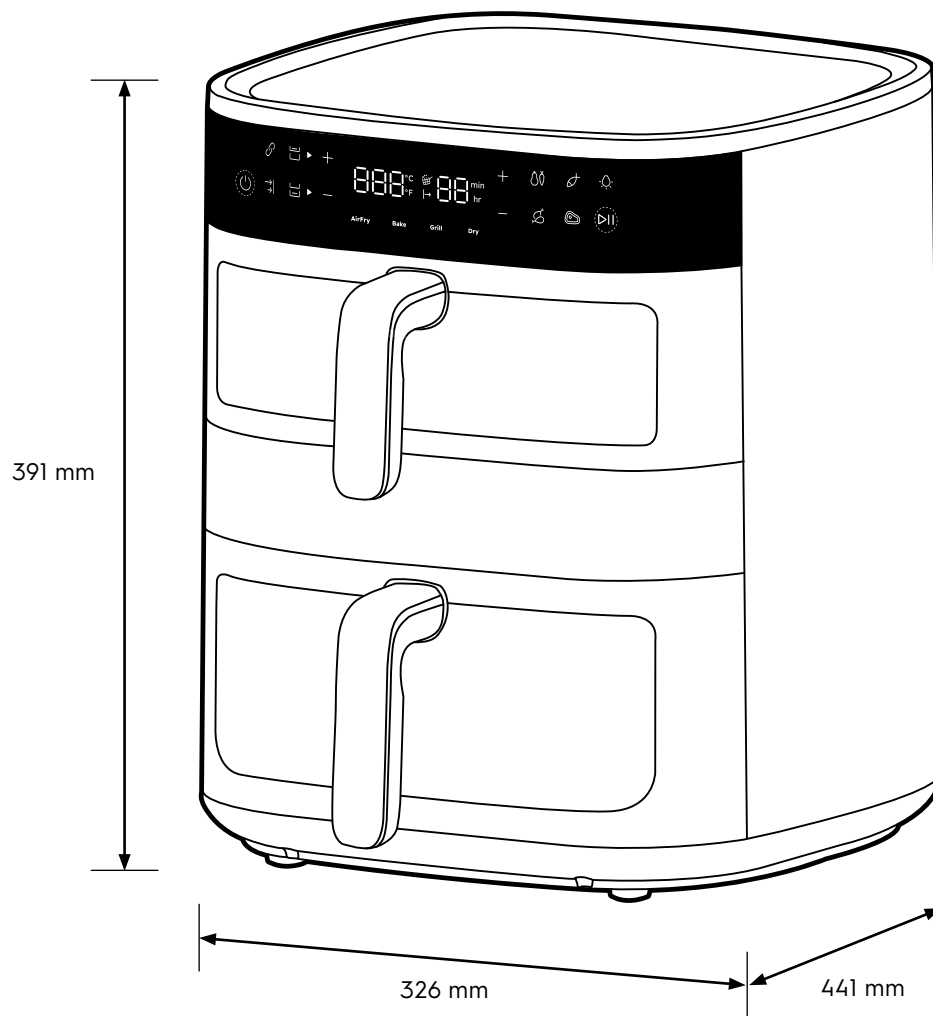

Dimension Guide

Air fryer

Model:
E8AF1-810B

Dimensions

	width	height	depth
Product (mm)	326	391	441

Please note! Dimensions to be used as a guide only. All customers MUST refer to the user manual supplied with the product for detailed installation instructions.