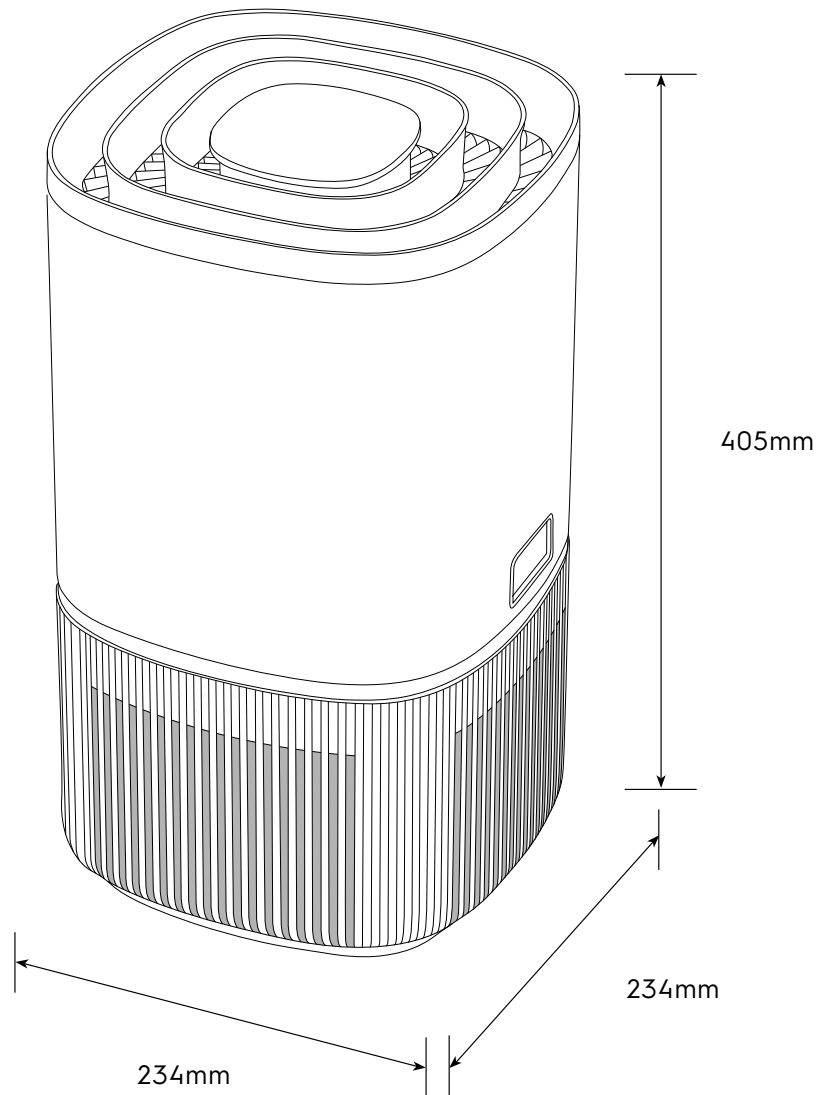

Dimension Guide

Air Purifier

Model:
EP32-27UGA

Please note! Dimensions to be used as a guide only. All customers MUST refer to the user manual supplied with the product for detailed installation instructions.

© 2022 Electrolux S.E.A PTE. LTD. ELX_DIM_EP32-27UGA_Aug22