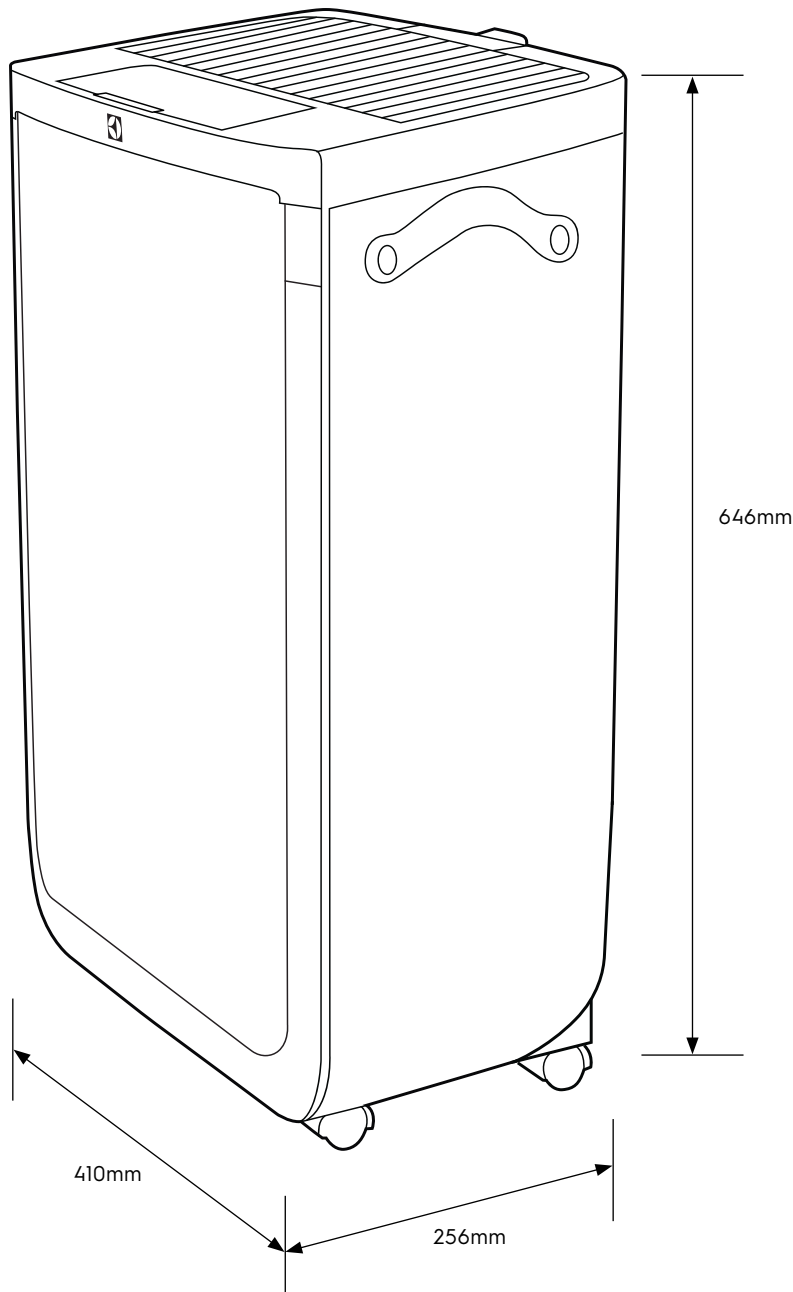

Dimension Guide

Air purifier

Model:
EP51-44WTA

Dimensions

	width	height	depth
Product (mm)	410	646	256

Please note! Dimensions to be used as a guide only. All customers MUST refer to the user manual supplied with the product for detailed installation instructions.
© 2023 Electrolux S.E.A PTE. LTD. ELX_DIM_EP51-44WTA-TW_Apr23