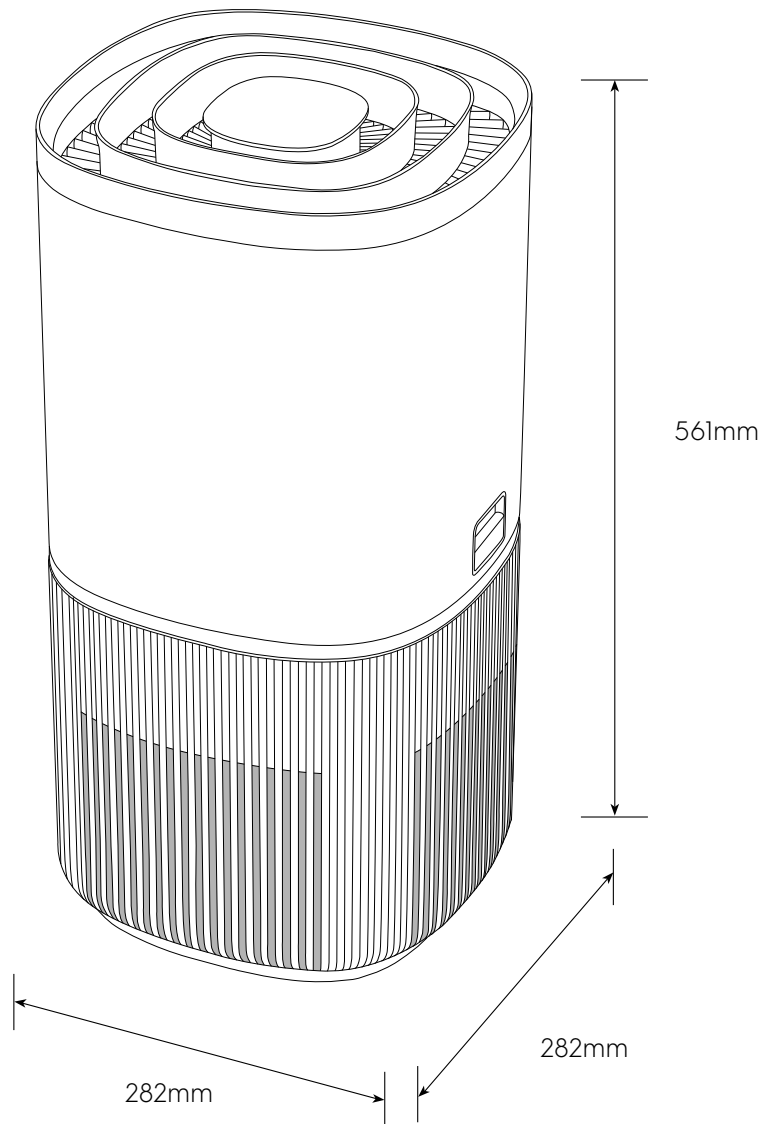

# Dimension Guide

### Dimensions

	width	height	depth
Product (mm)	282	561	282

**Please note!** Dimensions to be used as a guide only. All customers MUST refer to the user manual supplied with the product for detailed installation instructions.