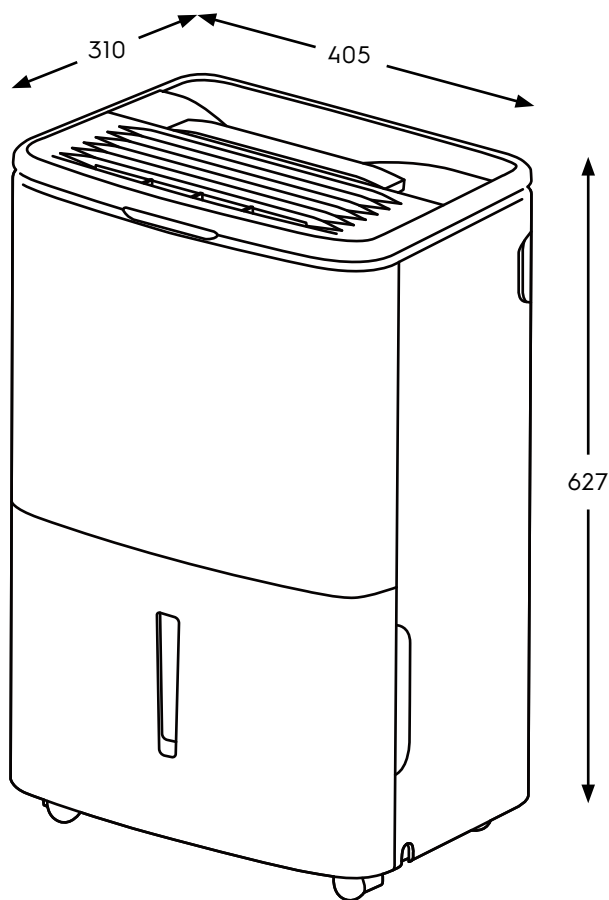

Dimension Guide

700 Dehumidifier

Model:
ED2171WA

Dimensions

	width	height	depth
Product (mm)	405	627	310

Please note! Dimensions to be used as a guide only. All customers MUST refer to the user manual supplied with the product for detailed installation instructions.