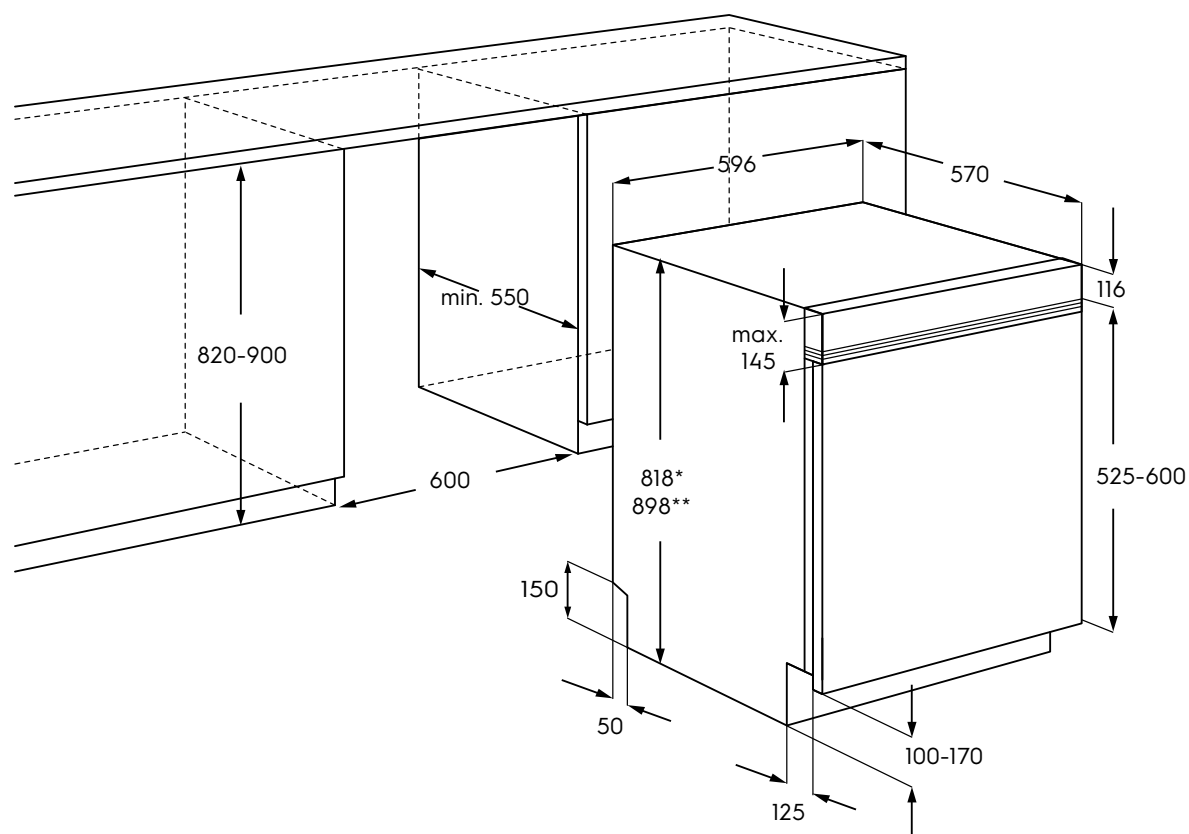

Dimension Guide

Semi Integrated Dishwasher

Model:
EEM48300IX

Dimensions

	width	height	depth
Cut-out (mm)	600	820-900	550
Product (mm)	596	818	550

Please note! Dimensions to be used as a guide only. All customers MUST refer to the user manual supplied with the product for detailed installation instructions.