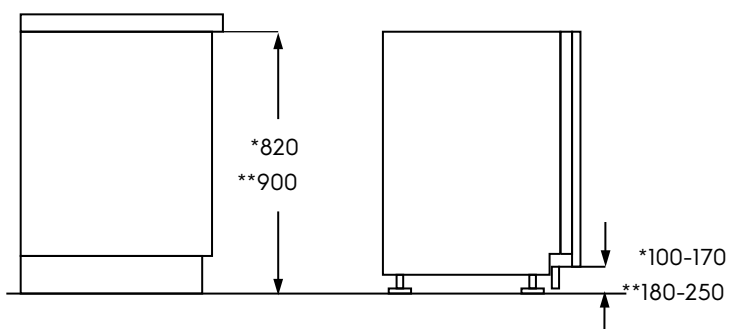

Dimension Guide

Semi Integrated Dishwasher

Model:
EEM48300IX

Dimensions

	width	height	depth
Cut-out (mm)	600	820-900	550
Product (mm)	596	818	550

Please note! Dimensions to be used as a guide only. All customers MUST refer to the user manual supplied with the product for detailed installation instructions.