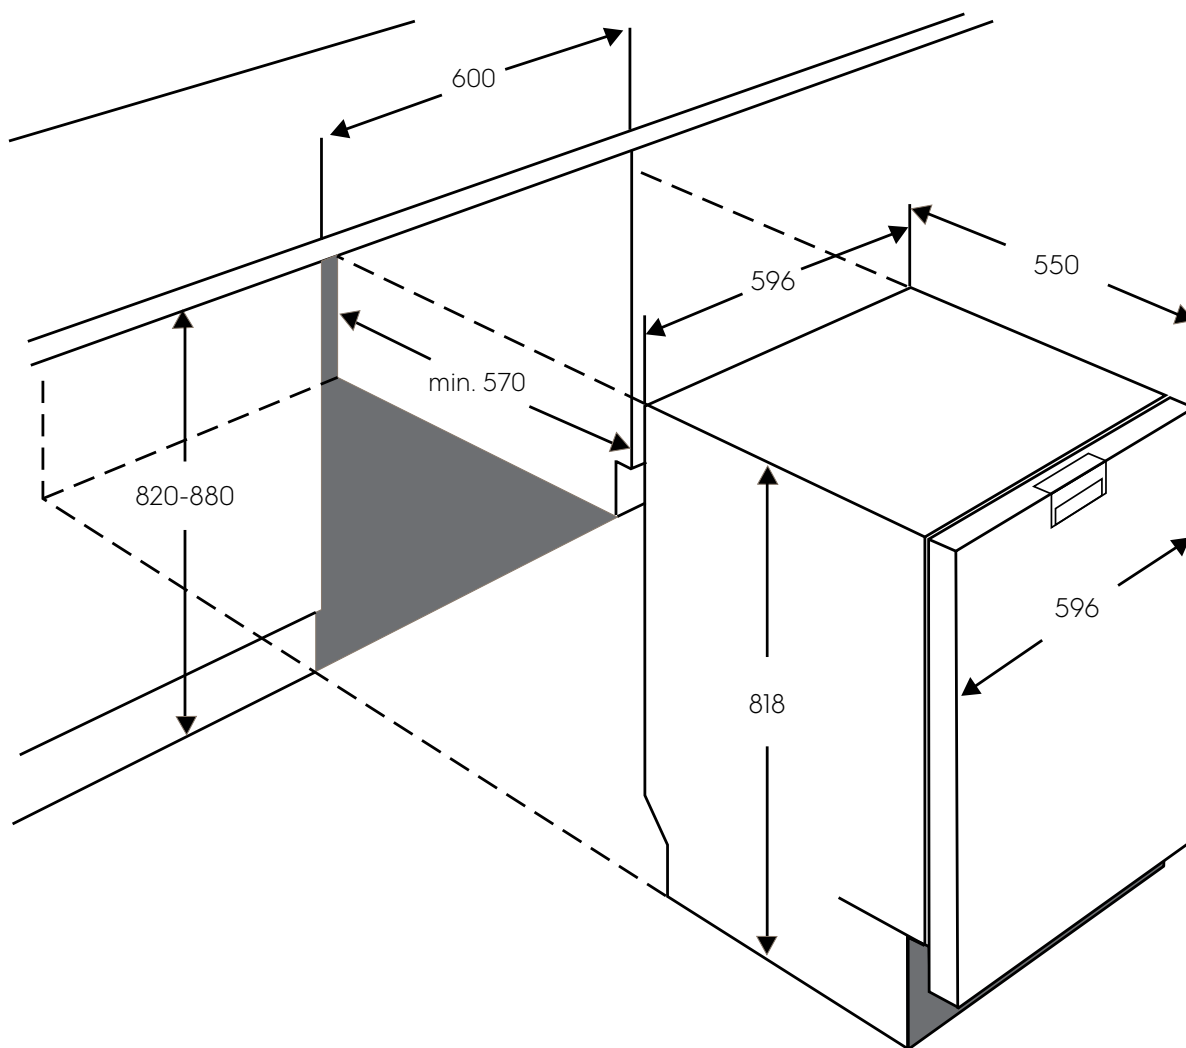

# Dimension Guide

### Dimensions

	width	height	depth
Cut-out (mm)	600	820-880	570
Product (mm)	596	818	550

**Please note!** Dimensions to be used as a guide only. All customers MUST refer to the user manual supplied with the product for detailed installation instructions.