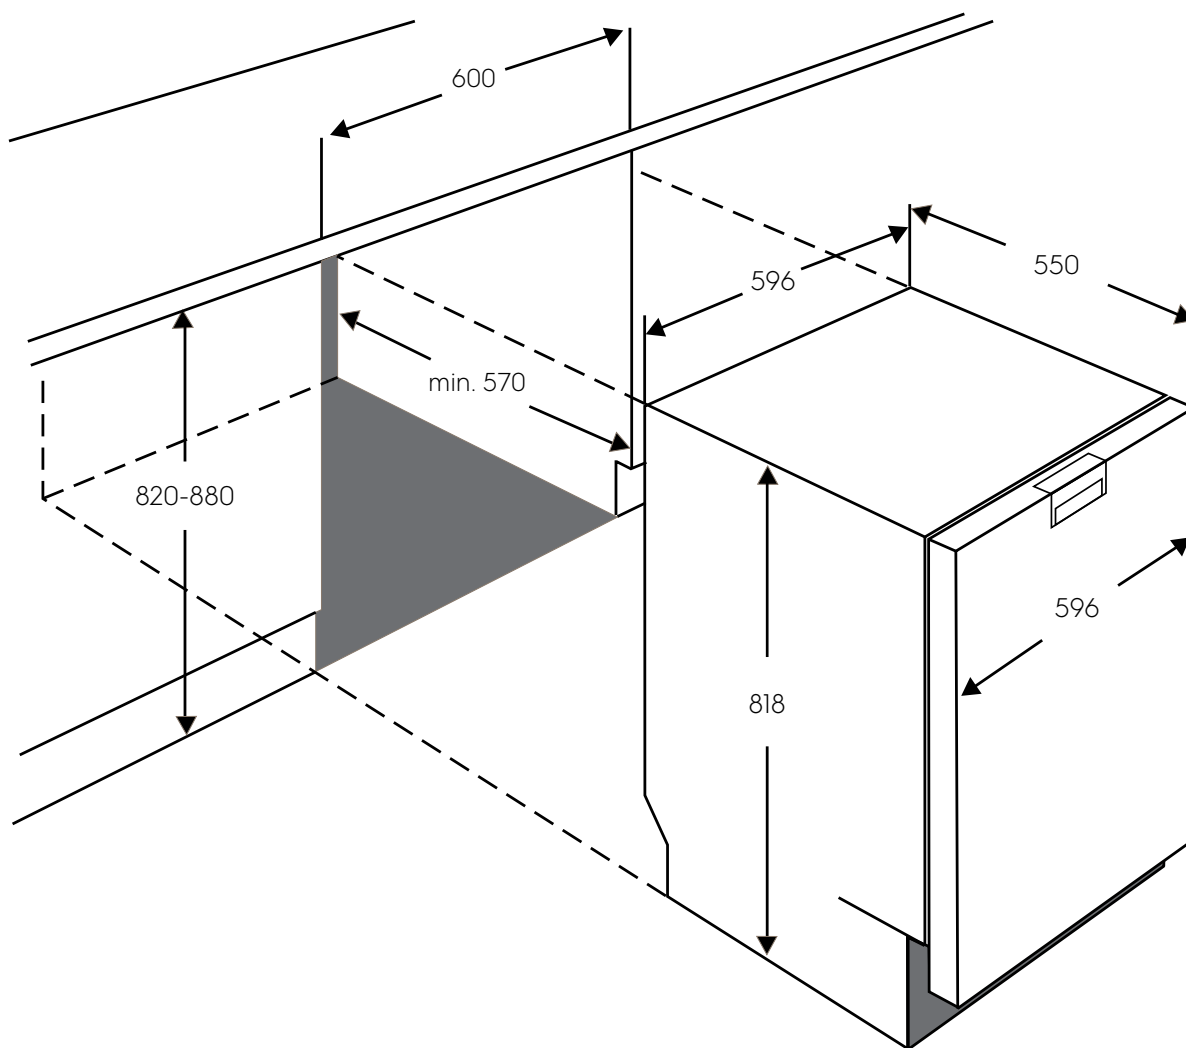

Dimension Guide

Built-in Dishwasher

Model:

KEE47200LW

Please note! Dimensions to be used as a guide only. All customers MUST refer to the user manual supplied with the product for detailed installation instructions.

© 2021 Electrolux S.E.A PTE. LTD. E_DIM_KEE47200LW_TR_CN_Oct21