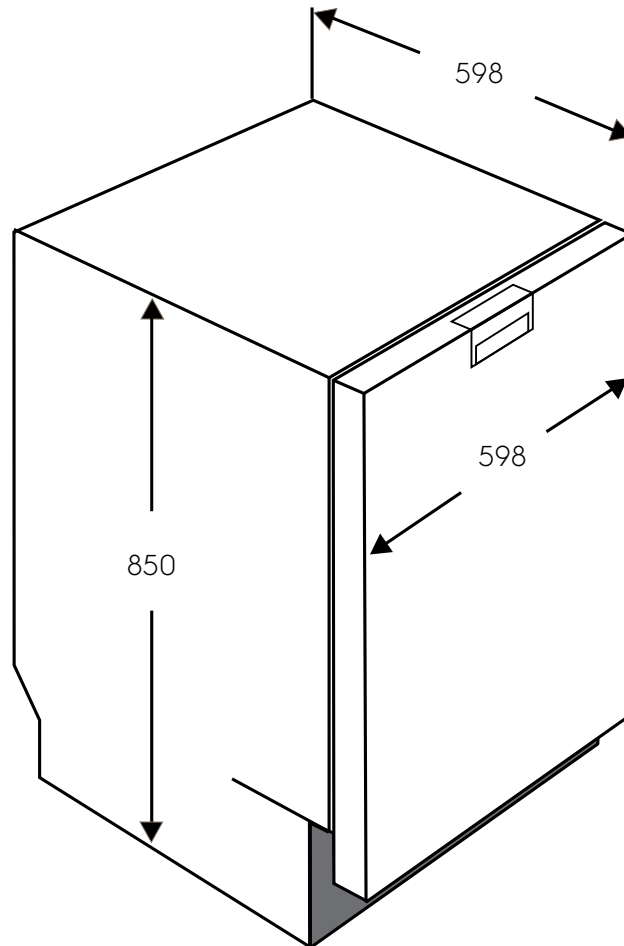

Dimension Guide

Freestanding Dishwasher

Model:
KSE49200SX

Dimensions			
	width	height	depth
Product (mm)	598	850	598

Please note! Dimensions to be used as a guide only. All customers MUST refer to the user manual supplied with the product for detailed installation instructions.