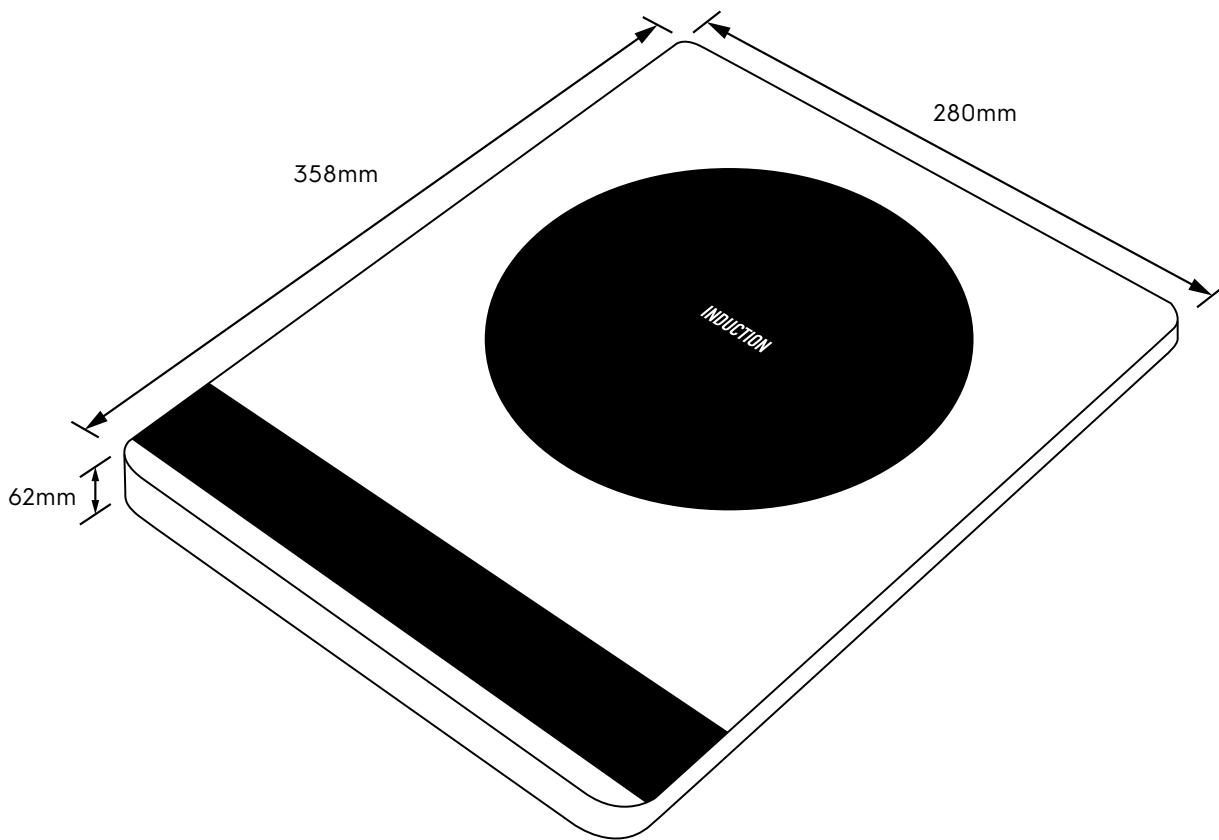

Dimension Guide

Freestanding Induction Hob

Model:

ETD29PKB-TW

Please note! Dimensions to be used as a guide only. All customers MUST refer to the user manual supplied with the product for detailed installation instructions.

© 2023 Electrolux S.E.A PTE. LTD. ELX_DIM_ETD29PKB-TW_Jul23