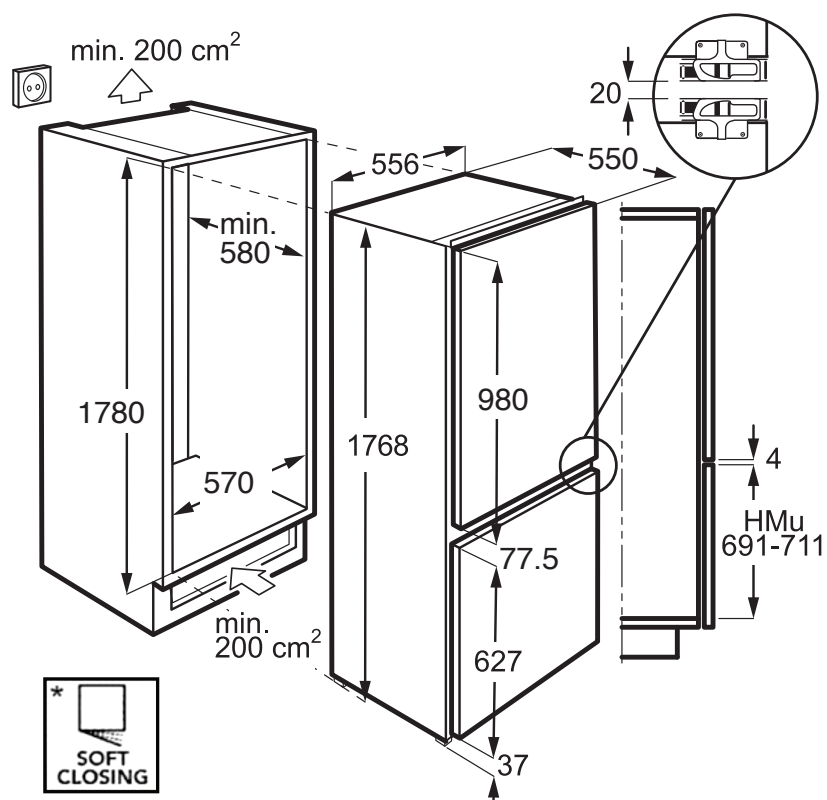

Dimension Guide

Built-in Bottom Freezer refrigerator

Model:
ENC2858AOW

Built-in Bottom Freezer Refrigerator	Door width (W)	Total depth (D)	Maximum height (H)
ENC2858AOW	556	550	1768

Important! Please ensure that the access to your kitchen (including doorways, corridors, island benches, etc) allows sufficient clearance to move your fridge into position.

Please note! Dimensions to be used as a guide only. All customers MUST refer to the user manual supplied with the product for detailed installation instructions.

© 2021 Electrolux S.E.A PTE. LTD. E_DIM_ENC2858AOW_May21